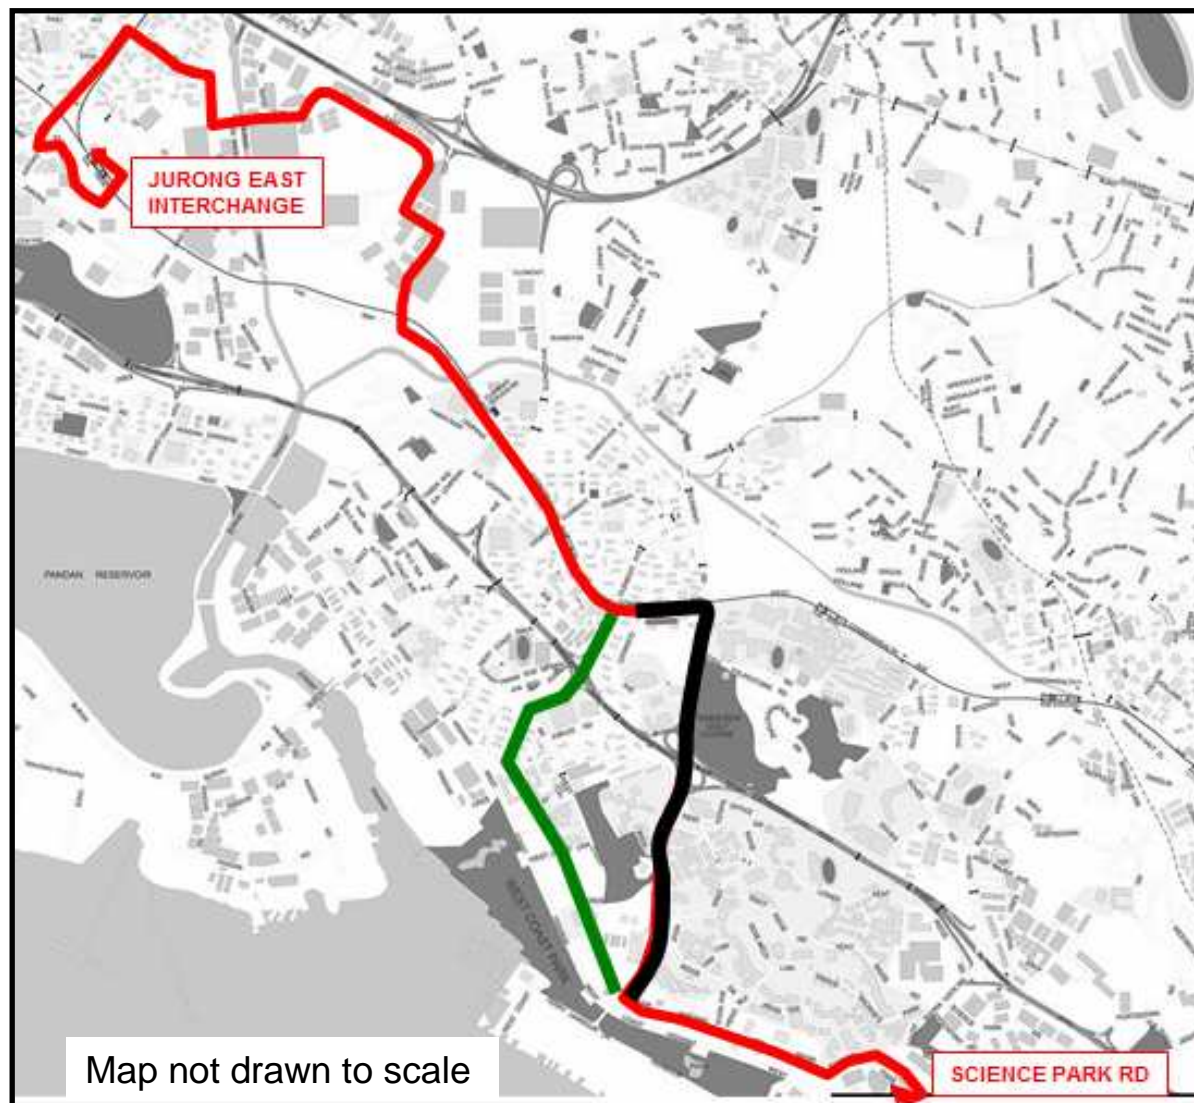

State Funeral of the Late Mr Lee Kuan Yew

183

29 March 2015

Temporary Route Amendment

11.30am to 7.00pm*

Due to road closures, this service will skip these bus stops :

* SUBJECT TO RE-OPENING OF ROADS

BUS-STOPS SKIPPED

ROAD NAME	BUS-STOP CODE	BUS-STOP DESCRIPTION
COMMONWEALTH AVE WEST	17169	BLK 329
COMMONWEALTH AVE WEST	17159	BLK 365
CLEMENTI RD	17099	AFT DOVER RD
CLEMENTI RD	16159	NUS FAC OF ENGRG
CLEMENTI RD	16149	NUS FAC OF ARCHITECTURE
CLEMENTI RD	16139	BEF KENT RIDGE TER
CLEMENTI RD	16131	OPP KENT RIDGE TER
CLEMENTI RD	16141	TENTERA DIRAJA MQUE
CLEMENTI RD	16151	THE JAPANESE PR SCH
CLEMENTI RD	17091	AFT CLEMENTI AVE 1
COMMONWEALTH AVE WEST	17151	BLK 410

LAST CALLING BUS-STOP BEFORE DIVERSION

ROAD NAME	BUS-STOP CODE	BUS-STOP DESCRIPTION
COMMONWEALTH AVE WEST	17179	CLEMENTI STN
PASIR PANJANG RD	16081	AFT PALM GREEN CONDO

FIRST CALLING BUS-STOP AFTER DIVERSION

ROAD NAME	BUS-STOP CODE	BUS-STOP DESCRIPTION
PASIR PANJANG RD	16089	AFT CLEMENTI RD
COMMONWEALTH AVE WEST	17161	OPP BLK 329

Legend

- Normal Route – —
- Diverted Route – —
- Road Closure – —

Map not drawn to scale

We apologise for any inconvenience caused.